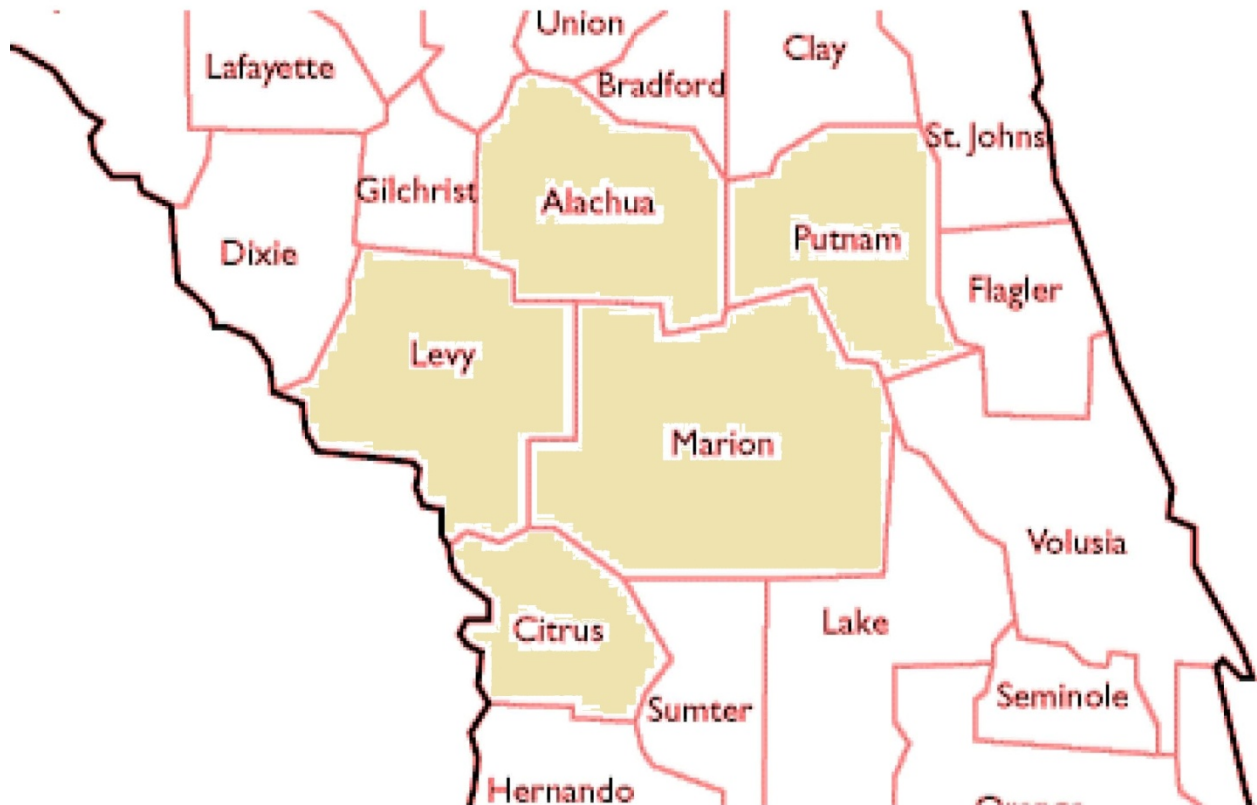

Ocala Valuation Services, Inc. Coverage Area

Alachua, Citrus, Levy, Marion and Putnam

Ocala Valuation Services, Inc.
PO Box 1032, Ocala, FL 34478-1032
Phone (352) 425-0354
info@ocalaappraisals.com